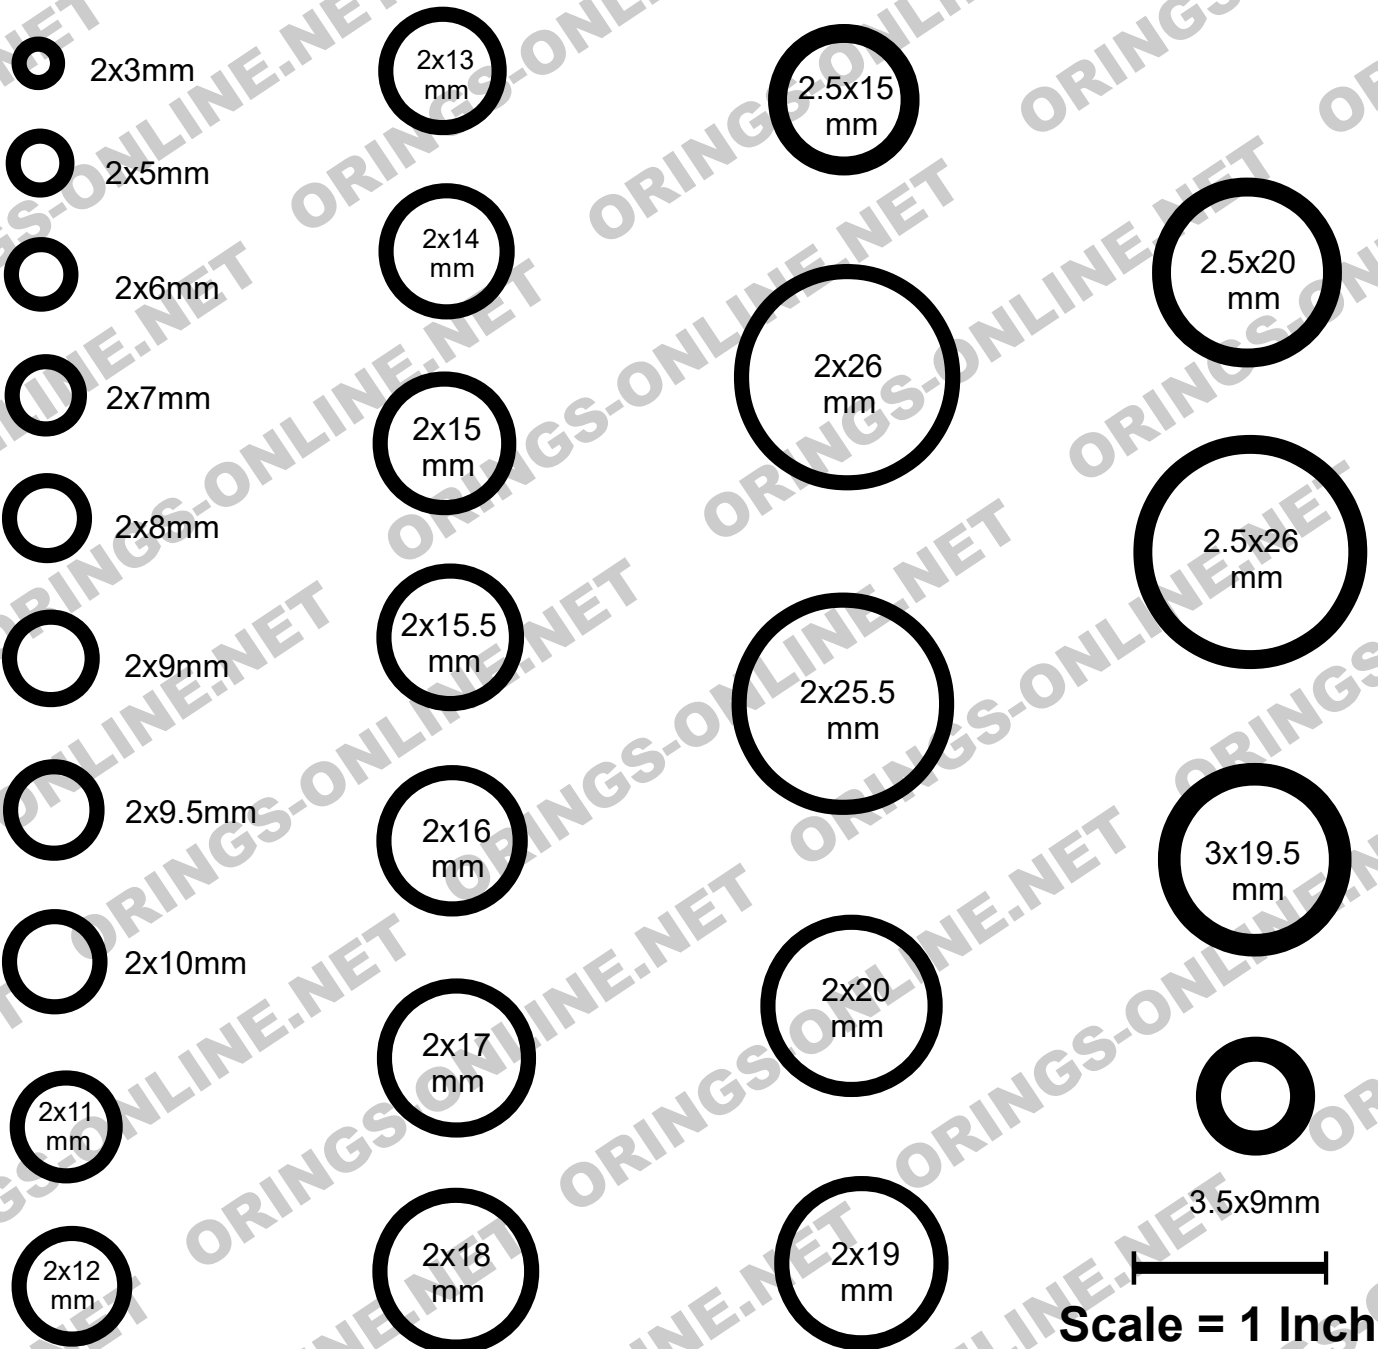

Cross Section Chart

Metric Sizing Chart

1mm, 1.5mm, 1.9mm, and British cross sections

Scale = 1 Inch

Cross Section Chart

Metric Sizing Chart

2mm, 2.5mm, 3mm, and 3.5mm cross sections

Scale = 1 Inch