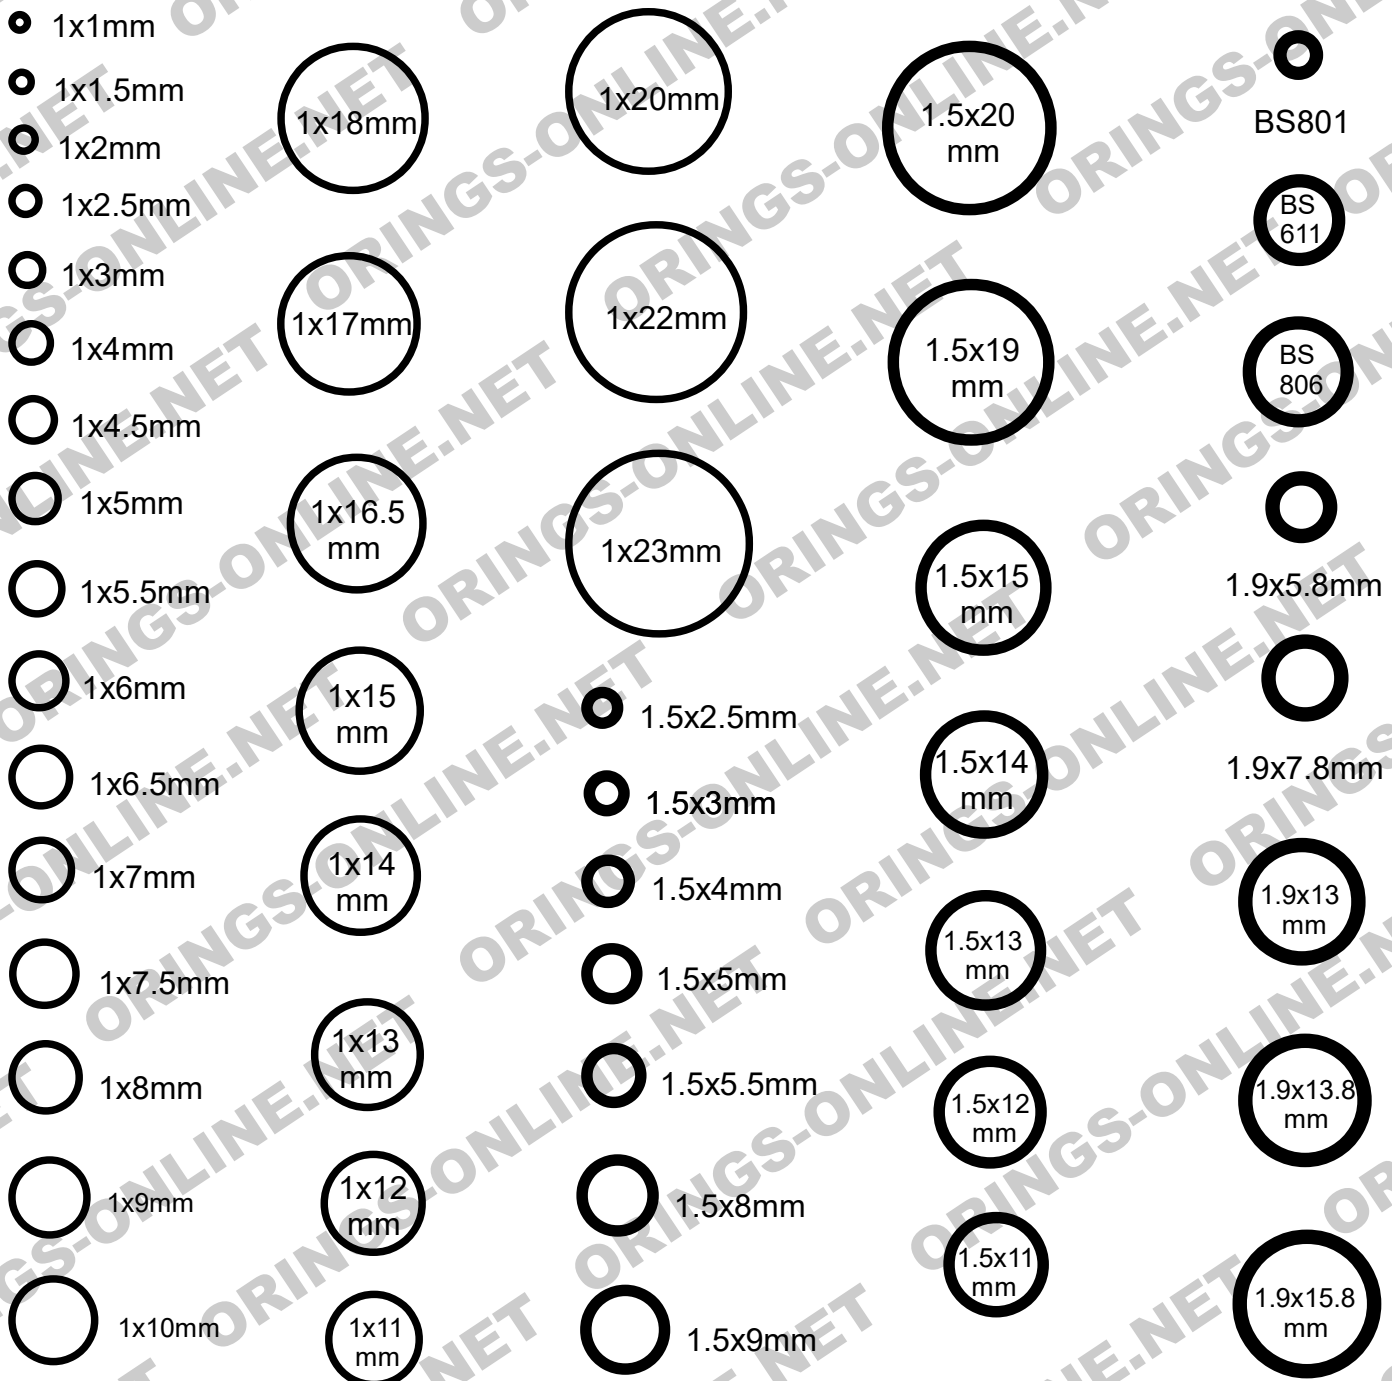

Cross Section Chart

Metric Sizing Chart

1mm, 1.5mm, 1.9mm, and British cross sections

Scale = 1 Inch

Cross Section Chart

Metric Sizing Chart

2mm, 2.5mm, 3mm, and 3.5mm cross sections

Scale = 1 Inch