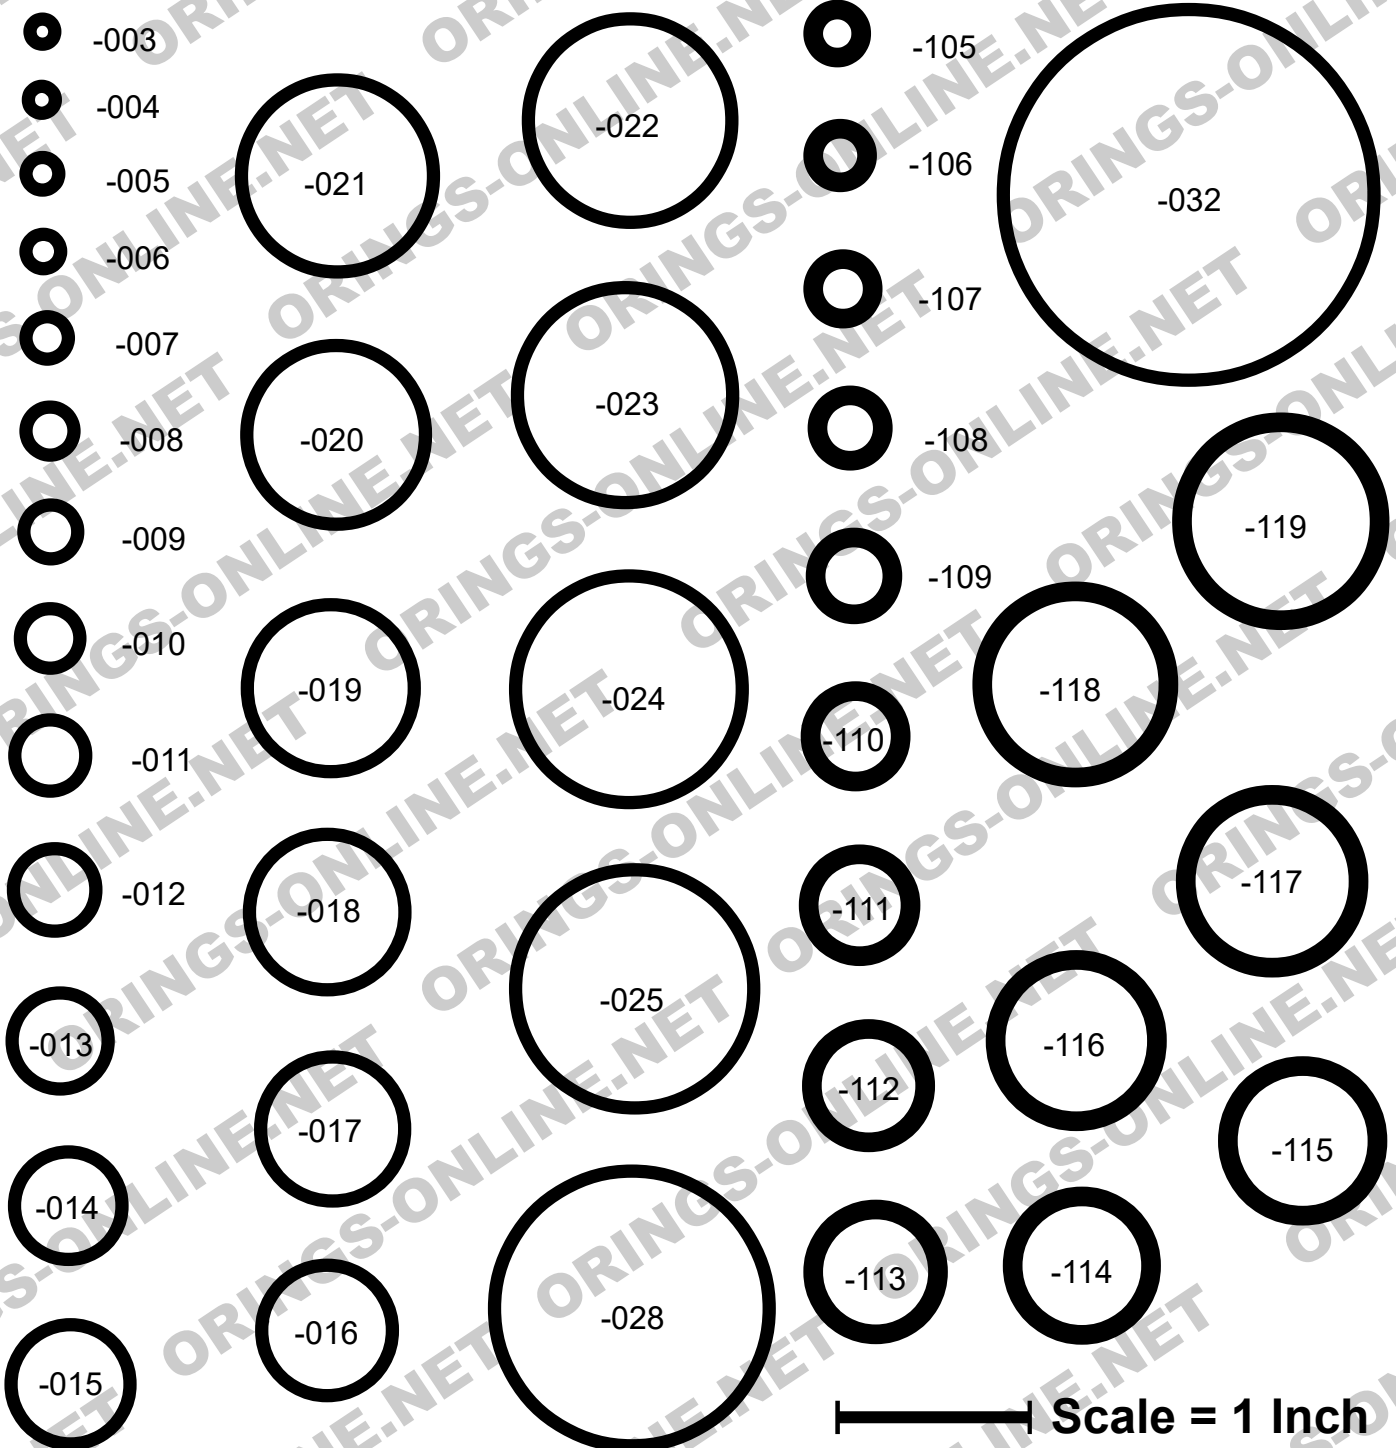

Cross Section Chart

Standard Sizing Chart

-003, -0XX, -1XX cross sections

Cross Section Chart

Standard Sizing Chart

-2XX, -3XX, -907, -908 cross sections

Scale = 1 Inch